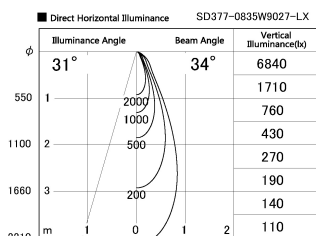

Item no. SD377-0835W9027-LX

Series Name: Versa R-G (UL Track)  
(SD377-LX)

Installation	Track mount
Type	Versa R-G (UL Track) (SD377-LX)
Fixture wattage	7.4W
Beam angle	34 deg
Color Temp.	2700K
CRI	Ra>90
Luminous	618 lm
Body	Die-cast aluminum alloy
Body finish	White
Trim finish	White
Reflector finish	N/A
IP Rate	IP20
Light source	COB module
Input Voltage	AC220~240V
Dimming Type	Non-Dimmable
Certificate	CE, CCC
Cut Hole	N/A