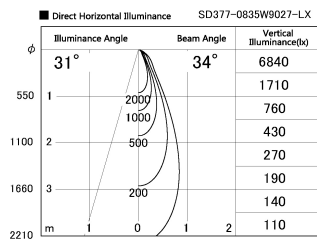

Item no. SD377-0835W9027-LX

Series Name: Versa R-G (UL Track)
(SD377-LX)

Installation	Track mount
Type	
Fixture wattage	7.4W
Beam angle	34 deg
Color Temp.	2700K
CRI	Ra>90
Luminous	618 lm
Body	Die-cast aluminum alloy
Body finish	White
Trim finish	White
Reflector finish	N/A
IP Rate	IP20
Light source	COB module
Input Voltage	AC220~240V
Dimming Type	Non-Dimmable
Certificate	CE, CCC
Cut Hole	N/A