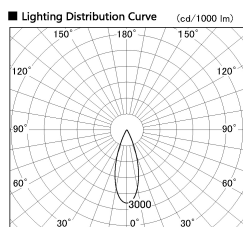

Item no. SD377-0835W9027-LX

Series Name: Versa R-G (UL Track)  
(SD377-LX)

Installation	Track mount
Type	Versa R-G (UL Track) (SD377-LX)
Fixture wattage	7.4W
Beam angle	34 deg
Color Temp.	2700K
CRI	Ra>90
Luminous	618 lm
Body	Die-cast aluminum alloy
Body finish	White
Trim finish	White
Reflector finish	N/A
IP Rate	IP20
Light source	COB module
Input Voltage	AC220~240V
Dimming Type	Non-Dimmable
Certificate	CE, CCC
Cut Hole	N/A