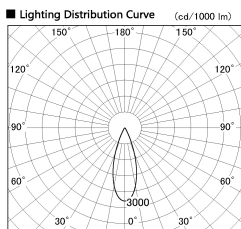

Item no. SD377-0835W9027-LX

Series Name: Versa R-G (UL Track)
(SD377-LX)

Installation	Track mount
Type	
Fixture wattage	7.4W
Beam angle	34 deg
Color Temp.	2700K
CRI	Ra>90
Luminous	618 lm
Body	Die-cast aluminum alloy
Body finish	White
Trim finish	White
Reflector finish	N/A
IP Rate	IP20
Light source	COB module
Input Voltage	AC220~240V
Dimming Type	Non-Dimmable
Certificate	CE, CCC
Cut Hole	N/A