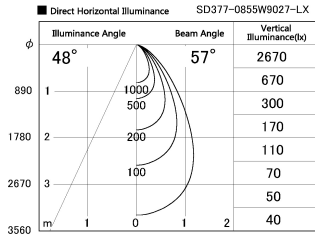

Item no. SD377-0855W9027-LX

Series Name: Versa R-G (UL Track)
(SD377-LX)

Installation	Track mount
Type	Versa R-G (UL Track) (SD377-LX)
Fixture wattage	7.4W
Beam angle	57 deg
Color Temp.	2700K
CRI	Ra>90
Luminous	612 lm
Body	Die-cast aluminum alloy
Body finish	White
Trim finish	White
Reflector finish	N/A
IP Rate	IP20
Light source	COB module
Input Voltage	AC220~240V
Dimming Type	Non-Dimmable
Certificate	CE, CCC
Cut Hole	N/A