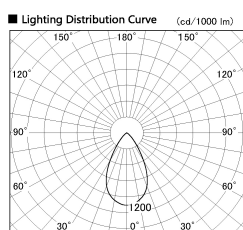

Item no. SD377-0855W9027-LX

Series Name: Versa R-G (UL Track)
(SD377-LX)

Installation	Track mount
Type	
Fixture wattage	7.4W
Beam angle	57 deg
Color Temp.	2700K
CRI	Ra>90
Luminous	612 lm
Body	Die-cast aluminum alloy
Body finish	White
Trim finish	White
Reflector finish	N/A
IP Rate	IP20
Light source	COB module
Input Voltage	AC220~240V
Dimming Type	Non-Dimmable
Certificate	CE, CCC
Cut Hole	N/A