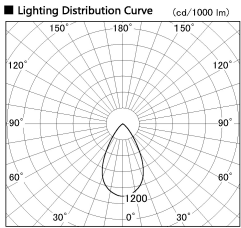

Item no. SD377-0855W9027-LX

Series Name: Versa R-G (UL Track)
(SD377-LX)

Installation	Track mount
Type	Versa R-G (UL Track) (SD377-LX)
Fixture wattage	7.4W
Beam angle	57 deg
Color Temp.	2700K
CRI	Ra>90
Luminous	612 lm
Body	Die-cast aluminum alloy
Body finish	White
Trim finish	White
Reflector finish	N/A
IP Rate	IP20
Light source	COB module
Input Voltage	AC220~240V
Dimming Type	Non-Dimmable
Certificate	CE, CCC
Cut Hole	N/A