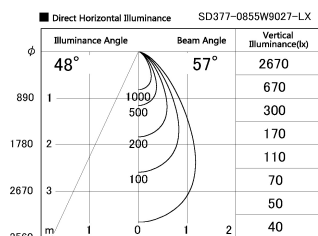

Item no. SD377-0855W9027-LX

Series Name: Versa R-G (UL Track)
(SD377-LX)

Installation	Track mount
Type	
Fixture wattage	7.4W
Beam angle	57 deg
Color Temp.	2700K
CRI	Ra>90
Luminous	612 lm
Body	Die-cast aluminum alloy
Body finish	White
Trim finish	White
Reflector finish	N/A
IP Rate	IP20
Light source	COB module
Input Voltage	AC220~240V
Dimming Type	Non-Dimmable
Certificate	CE, CCC
Cut Hole	N/A