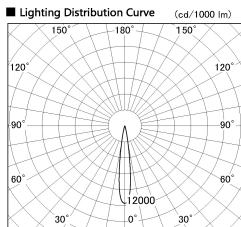

Item no. SD377-3215W9030-LX

Series Name: Versa R-G (UL Track)
(SD377-LX)

■ Direct Horizontal Illuminance SD377-3215W9030-LX

φ	Illuminance Angle	Beam Angle	Vertical Illuminance (lx)
	14°	15°	117860
1	50000		29470
	20000		13100
2	10000		7370
3	5000		4710
4			3270
5			2410
6			1840

Installation	Track mount
Type	
Fixture wattage	32W
Beam angle	15 deg
Color Temp.	3000K
CRI	Ra>90
Luminous	2515 lm
Body	Die-cast aluminum alloy
Body finish	White
Trim finish	White
Reflector finish	N/A
IP Rate	IP20
Light source	COB module
Input Voltage	AC220~240V
Dimming Type	Non-Dimmable
Certificate	CE, CCC
Cut Hole	N/A