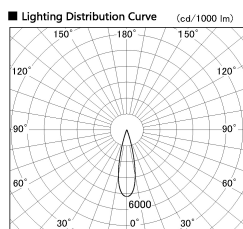

Item no. SD377-3225W9030-LX

Series Name: Versa R-G (UL Track)  
(SD377-LX)

■ Direct Horizontal Illuminance SD377-3225W9030-LX

φ	Illuminance Angle	Beam Angle	Vertical Illuminance (lx)
420	24°	25°	53080
1			13270
			5900
850			3320
2			2120
1270			1470
3			1080
1700			830

Installation	Track mount
Type	Versa R-G (UL Track) (SD377-LX)
Fixture wattage	32W
Beam angle	25 deg
Color Temp.	3000K
CRI	Ra>90
Luminous	2641 lm
Body	Die-cast aluminum alloy
Body finish	White
Trim finish	White
Reflector finish	N/A
IP Rate	IP20
Light source	COB module
Input Voltage	AC220~240V
Dimming Type	Non-Dimmable
Certificate	CE, CCC
Cut Hole	N/A