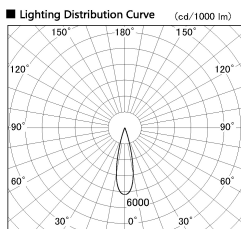

Item no. SD377-3225W9030-LX

Series Name: Versa R-G (UL Track)
(SD377-LX)

■ Direct Horizontal Illuminance SD377-3225W9030-LX

Illuminance Angle	Beam Angle	Vertical Illuminance (lx)
24°	1	53080
	2	13270
25°	1	5900
	2	3320
26°	1	2120
	2	1470
27°	1	1080
	2	830

Installation	Track mount
Type	
Fixture wattage	32W
Beam angle	25 deg
Color Temp.	3000K
CRI	Ra>90
Luminous	2641 lm
Body	Die-cast aluminum alloy
Body finish	White
Trim finish	White
Reflector finish	N/A
IP Rate	IP20
Light source	COB module
Input Voltage	AC220~240V
Dimming Type	Non-Dimmable
Certificate	CE, CCC
Cut Hole	N/A