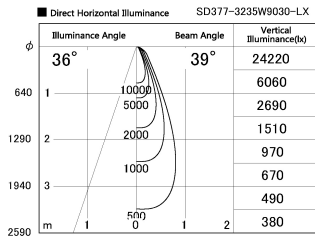

Item no. SD377-3235W9030-LX

Series Name: Versa R-G (UL Track)
(SD377-LX)

Installation	Track mount
Type	
Fixture wattage	32W
Beam angle	39 deg
Color Temp.	3000K
CRI	Ra>90
Luminous	2707 lm
Body	Die-cast aluminum alloy
Body finish	White
Trim finish	White
Reflector finish	N/A
IP Rate	IP20
Light source	COB module
Input Voltage	AC220~240V
Dimming Type	Non-Dimmable
Certificate	CE, CCC
Cut Hole	N/A