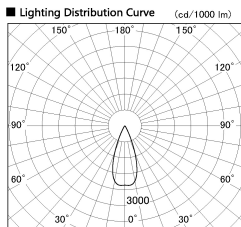

Item no. SD377-3235W9030-LX

Series Name: Versa R-G (UL Track)
(SD377-LX)

Installation	Track mount
Type	
Fixture wattage	32W
Beam angle	39 deg
Color Temp.	3000K
CRI	Ra>90
Luminous	2707 lm
Body	Die-cast aluminum alloy
Body finish	White
Trim finish	White
Reflector finish	N/A
IP Rate	IP20
Light source	COB module
Input Voltage	AC220~240V
Dimming Type	Non-Dimmable
Certificate	CE, CCC
Cut Hole	N/A