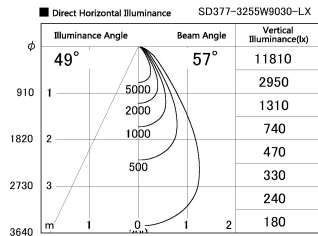

Item no. SD377-3255W9030-LX

Series Name: Versa R-G (UL Track)
(SD377-LX)

Installation	Track mount
Type	
Fixture wattage	32W
Beam angle	57 deg
Color Temp.	3000K
CRI	Ra>90
Luminous	2595 lm
Body	Die-cast aluminum alloy
Body finish	White
Trim finish	White
Reflector finish	N/A
IP Rate	IP20
Light source	COB module
Input Voltage	AC220~240V
Dimming Type	Non-Dimmable
Certificate	CE, CCC
Cut Hole	N/A