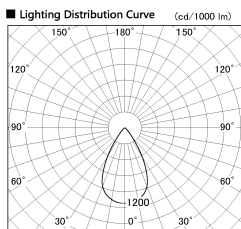

Item no. SD377-3255W9030-LX

Series Name: Versa R-G (UL Track)
(SD377-LX)

Installation	Track mount
Type	
Fixture wattage	32W
Beam angle	57 deg
Color Temp.	3000K
CRI	Ra>90
Luminous	2595 lm
Body	Die-cast aluminum alloy
Body finish	White
Trim finish	White
Reflector finish	N/A
IP Rate	IP20
Light source	COB module
Input Voltage	AC220~240V
Dimming Type	Non-Dimmable
Certificate	CE, CCC
Cut Hole	N/A