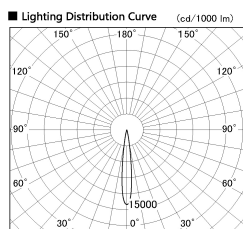

Item no. SD377-2515W9030-LX

Series Name: Versa R-G (UL Track)
(SD377-LX)

■ Direct Horizontal Illuminance SD377-2515W9030-LX

φ	Illuminance Angle	Beam Angle	Vertical Illuminance (lx)	
	12°	13°	104890	
210	5000		26220	
	20000		11650	
420	10000		6560	
	5000		4200	
630			2910	
840			2140	
m	200	1	2	1640

Installation	Track mount
Type	Versa R-G (UL Track) (SD377-LX)
Fixture wattage	24W
Beam angle	13 deg
Color Temp.	3000K
CRI	Ra>90
Luminous	1855 lm
Body	Die-cast aluminum alloy
Body finish	White
Trim finish	White
Reflector finish	N/A
IP Rate	IP20
Light source	COB module
Input Voltage	AC220~240V
Dimming Type	Non-Dimmable
Certificate	CE, CCC
Cut Hole	N/A