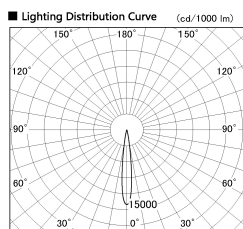

Item no. SD377-2515W9030-LX

Series Name: Versa R-G (UL Track)
(SD377-LX)

■ Direct Horizontal Illuminance SD377-2515W9030-LX

φ	Illuminance Angle	Beam Angle	Vertical Illuminance (lx)
	12°	13°	104890
210	5000		26220
420	20000		11650
630	10000		6560
840	5000		4200
			2910
			2140
			1640

Installation	Track mount
Type	
Fixture wattage	24W
Beam angle	13 deg
Color Temp.	3000K
CRI	Ra>90
Luminous	1855 lm
Body	Die-cast aluminum alloy
Body finish	White
Trim finish	White
Reflector finish	N/A
IP Rate	IP20
Light source	COB module
Input Voltage	AC220~240V
Dimming Type	Non-Dimmable
Certificate	CE, CCC
Cut Hole	N/A