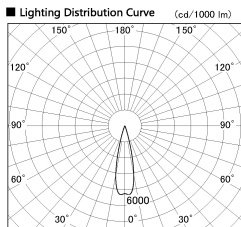

Item no. SD377-2525W9030-LX

Series Name: Versa R-G (UL Track)
(SD377-LX)

■ Direct Horizontal Illuminance SD377-2525W9030-LX

φ	Illuminance Angle	Beam Angle	Vertical Illuminance (lx)
39980	23°	25°	10000
10000			4440
810			2500
1220			1600
1620			1110
			820
			620

Installation	Track mount
Type	
Fixture wattage	24W
Beam angle	25 deg
Color Temp.	3000K
CRI	Ra>90
Luminous	1951 lm
Body	Die-cast aluminum alloy
Body finish	White
Trim finish	White
Reflector finish	N/A
IP Rate	IP20
Light source	COB module
Input Voltage	AC220~240V
Dimming Type	Non-Dimmable
Certificate	CE, CCC
Cut Hole	N/A