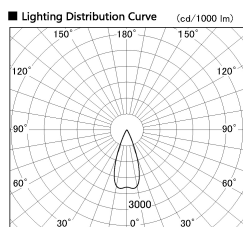

Item no. SD377-2535W9030-LX

Series Name: Versa R-G (UL Track)
(SD377-LX)

Installation	Track mount
Type	
Fixture wattage	24W
Beam angle	40 deg
Color Temp.	3000K
CRI	Ra>90
Luminous	1992 lm
Body	Die-cast aluminum alloy
Body finish	White
Trim finish	White
Reflector finish	N/A
IP Rate	IP20
Light source	COB module
Input Voltage	AC220~240V
Dimming Type	Non-Dimmable
Certificate	CE, CCC
Cut Hole	N/A