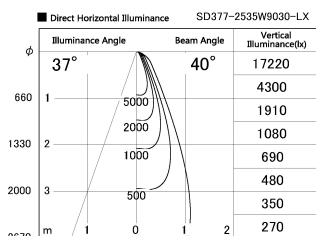

Item no. SD377-2535W9030-LX

Series Name: Versa R-G (UL Track)
(SD377-LX)

Installation	Track mount
Type	
Fixture wattage	24W
Beam angle	40 deg
Color Temp.	3000K
CRI	Ra>90
Luminous	1992 lm
Body	Die-cast aluminum alloy
Body finish	White
Trim finish	White
Reflector finish	N/A
IP Rate	IP20
Light source	COB module
Input Voltage	AC220~240V
Dimming Type	Non-Dimmable
Certificate	CE, CCC
Cut Hole	N/A