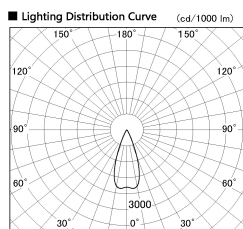

Item no. SD377-2535W9030-LX

Series Name: Versa R-G (UL Track)
(SD377-LX)

Installation	Track mount
Type	Versa R-G (UL Track) (SD377-LX)
Fixture wattage	24W
Beam angle	40 deg
Color Temp.	3000K
CRI	Ra>90
Luminous	1992 lm
Body	Die-cast aluminum alloy
Body finish	White
Trim finish	White
Reflector finish	N/A
IP Rate	IP20
Light source	COB module
Input Voltage	AC220~240V
Dimming Type	Non-Dimmable
Certificate	CE, CCC
Cut Hole	N/A