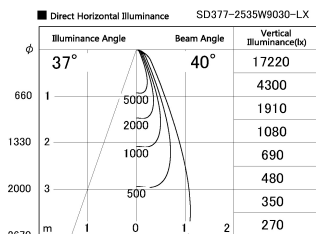

Item no. SD377-2535W9030-LX

Series Name: Versa R-G (UL Track)
(SD377-LX)

Installation	Track mount
Type	Versa R-G (UL Track) (SD377-LX)
Fixture wattage	24W
Beam angle	40 deg
Color Temp.	3000K
CRI	Ra>90
Luminous	1992 lm
Body	Die-cast aluminum alloy
Body finish	White
Trim finish	White
Reflector finish	N/A
IP Rate	IP20
Light source	COB module
Input Voltage	AC220~240V
Dimming Type	Non-Dimmable
Certificate	CE, CCC
Cut Hole	N/A