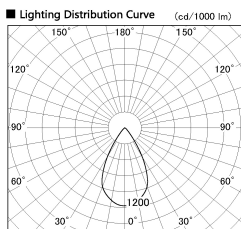

Item no. SD377-2555W9030-LX

Series Name: Versa R-G (UL Track)
(SD377-LX)

Installation	Track mount
Type	
Fixture wattage	24W
Beam angle	57 deg
Color Temp.	3000K
CRI	Ra>90
Luminous	1921 lm
Body	Die-cast aluminum alloy
Body finish	White
Trim finish	White
Reflector finish	N/A
IP Rate	IP20
Light source	COB module
Input Voltage	AC220~240V
Dimming Type	Non-Dimmable
Certificate	CE, CCC
Cut Hole	N/A