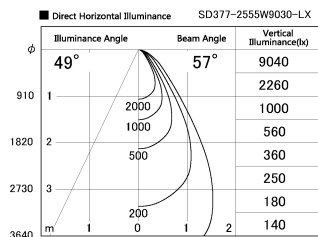

Item no. SD377-2555W9030-LX

Series Name: Versa R-G (UL Track)
(SD377-LX)

Installation	Track mount
Type	
Fixture wattage	24W
Beam angle	57 deg
Color Temp.	3000K
CRI	Ra>90
Luminous	1921 lm
Body	Die-cast aluminum alloy
Body finish	White
Trim finish	White
Reflector finish	N/A
IP Rate	IP20
Light source	COB module
Input Voltage	AC220~240V
Dimming Type	Non-Dimmable
Certificate	CE, CCC
Cut Hole	N/A