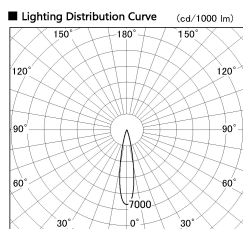

Item no. SD377-1915W9030-LX

Series Name: Versa R-G (UL Track)  
(SD377-LX)

■ Direct Horizontal Illuminance SD377-1915W9030-LX

Illuminance Angle	Beam Angle	Vertical Illuminance (lx)
20°	20°	40820
		10210
		4540
		2550
		1630
		1130
		830
		640

Installation	Track mount
Type	
Fixture wattage	18.6W
Beam angle	20 deg
Color Temp.	3000K
CRI	Ra>90
Luminous	1550.1203576341 lm
Body	Die-cast aluminum alloy
Body finish	White
Trim finish	White
Reflector finish	N/A
IP Rate	IP20
Light source	COB module
Input Voltage	AC220~240V
Dimming Type	Non-Dimmable
Certificate	CE, CCC
Cut Hole	N/A