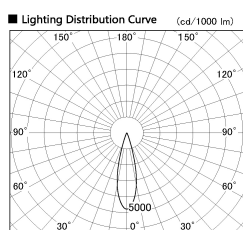

Item no. SD377-1925W9030-LX

Series Name: Versa R-G (UL Track)
(SD377-LX)

■ Direct Horizontal Illuminance SD377-1925W9030-LX

Illuminance Angle	Beam Angle	Vertical Illuminance (lx)
25°	26°	31810
		7950
		3530
		1990
		1270
		880
		650
		500

Installation	Track mount
Type	
Fixture wattage	18.6W
Beam angle	26 deg
Color Temp.	3000K
CRI	Ra>90
Luminous	1655.5536451169 lm
Body	Die-cast aluminum alloy
Body finish	White
Trim finish	White
Reflector finish	N/A
IP Rate	IP20
Light source	COB module
Input Voltage	AC220~240V
Dimming Type	Non-Dimmable
Certificate	CE, CCC
Cut Hole	N/A