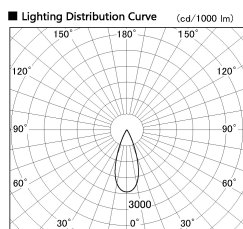

Item no. SD377-1935W9030-LX

Series Name: Versa R-G (UL Track)
(SD377-LX)

Installation	Track mount
Type	Versa R-G (UL Track) (SD377-LX)
Fixture wattage	18.6W
Beam angle	38 deg
Color Temp.	3000K
CRI	Ra>90
Luminous	1624.1746905089 lm
Body	Die-cast aluminum alloy
Body finish	White
Trim finish	White
Reflector finish	N/A
IP Rate	IP20
Light source	COB module
Input Voltage	AC220~240V
Dimming Type	Non-Dimmable
Certificate	CE, CCC
Cut Hole	N/A

■ Direct Horizontal Illuminance SD377-1935W9030-LX

φ	Illuminance Angle	Beam Angle	Vertical Illuminance (lx)
630	35°	38°	15230
1260	1	5000	3810
1890	2	2000	1690
2520	3	1000	950
		500	610
			420
			310
			240