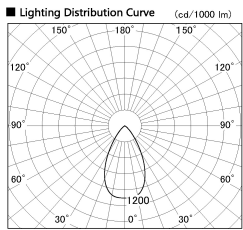

Item no. SD377-1955W9030-LX

Series Name: Versa R-G (UL Track)
(SD377-LX)

■ Direct Horizontal Illuminance SD377-1955W9030-LX

φ	Illuminance Angle	Beam Angle	Vertical Illuminance (lx)
890	48°	56°	7020
1780			1760
2670			780
3560			440
			280
			200
			140
			110

Installation	Track mount
Type	Versa R-G (UL Track) (SD377-LX)
Fixture wattage	18.6W
Beam angle	56 deg
Color Temp.	3000K
CRI	Ra>90
Luminous	1607.8576341128 lm
Body	Die-cast aluminum alloy
Body finish	White
Trim finish	White
Reflector finish	N/A
IP Rate	IP20
Light source	COB module
Input Voltage	AC220~240V
Dimming Type	Non-Dimmable
Certificate	CE, CCC
Cut Hole	N/A