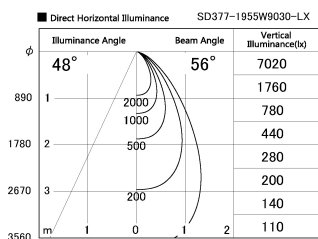

Item no. SD377-1955W9030-LX

Series Name: Versa R-G (UL Track)  
(SD377-LX)

Installation	Track mount
Type	
Fixture wattage	18.6W
Beam angle	56 deg
Color Temp.	3000K
CRI	Ra>90
Luminous	1607.8576341128 lm
Body	Die-cast aluminum alloy
Body finish	White
Trim finish	White
Reflector finish	N/A
IP Rate	IP20
Light source	COB module
Input Voltage	AC220~240V
Dimming Type	Non-Dimmable
Certificate	CE, CCC
Cut Hole	N/A