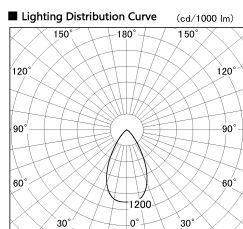

Item no. SD377-1955W9030-LX

Series Name: Versa R-G (UL Track)  
(SD377-LX)

Installation	Track mount
Type	
Fixture wattage	18.6W
Beam angle	56 deg
Color Temp.	3000K
CRI	Ra>90
Luminous	1607.8576341128 lm
Body	Die-cast aluminum alloy
Body finish	White
Trim finish	White
Reflector finish	N/A
IP Rate	IP20
Light source	COB module
Input Voltage	AC220~240V
Dimming Type	Non-Dimmable
Certificate	CE, CCC
Cut Hole	N/A