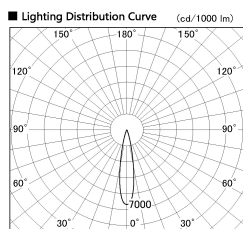

Item no. SD377-1415W9030-LX

Series Name: Versa R-G (UL Track)  
(SD377-LX)

■ Direct Horizontal Illuminance SD377-1415W9030-LX

Illuminance Angle	Beam Angle	Vertical Illuminance (lx)
20°	20°	32520
		8130
		3610
		2030
		1300
		900
		660
		510

Installation	Track mount
Type	
Fixture wattage	14W
Beam angle	20 deg
Color Temp.	3000K
CRI	Ra>90
Luminous	1235 lm
Body	Die-cast aluminum alloy
Body finish	White
Trim finish	White
Reflector finish	N/A
IP Rate	IP20
Light source	COB module
Input Voltage	AC220~240V
Dimming Type	Non-Dimmable
Certificate	CE, CCC
Cut Hole	N/A