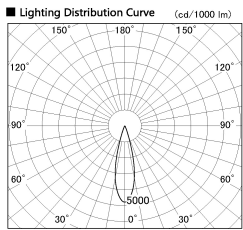

Item no. SD377-1425W9030-LX

Series Name: Versa R-G (UL Track)
(SD377-LX)

■ Direct Horizontal Illuminance SD377-1425W9030-LX

Illuminance Angle	Beam Angle	Vertical Illuminance (lx)
25°	26°	25340
10000		6330
5000		2820
2000		1580
1000		1010
		700
		520
		400

Installation	Track mount
Type	
Fixture wattage	14W
Beam angle	26 deg
Color Temp.	3000K
CRI	Ra>90
Luminous	1319 lm
Body	Die-cast aluminum alloy
Body finish	White
Trim finish	White
Reflector finish	N/A
IP Rate	IP20
Light source	COB module
Input Voltage	AC220~240V
Dimming Type	Non-Dimmable
Certificate	CE, CCC
Cut Hole	N/A