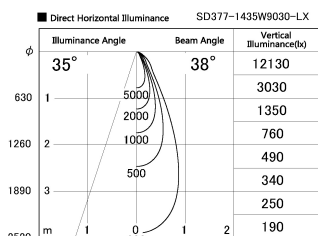

Item no. SD377-1435W9030-LX

Series Name: Versa R-G (UL Track)
(SD377-LX)

Installation	Track mount
Type	Versa R-G (UL Track) (SD377-LX)
Fixture wattage	14W
Beam angle	38 deg
Color Temp.	3000K
CRI	Ra>90
Luminous	1294 lm
Body	Die-cast aluminum alloy
Body finish	White
Trim finish	White
Reflector finish	N/A
IP Rate	IP20
Light source	COB module
Input Voltage	AC220~240V
Dimming Type	Non-Dimmable
Certificate	CE, CCC
Cut Hole	N/A