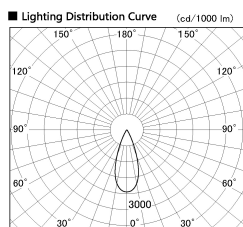

Item no. SD377-1435W9030-LX

Series Name: Versa R-G (UL Track)
(SD377-LX)

Installation	Track mount
Type	Versa R-G (UL Track) (SD377-LX)
Fixture wattage	14W
Beam angle	38 deg
Color Temp.	3000K
CRI	Ra>90
Luminous	1294 lm
Body	Die-cast aluminum alloy
Body finish	White
Trim finish	White
Reflector finish	N/A
IP Rate	IP20
Light source	COB module
Input Voltage	AC220~240V
Dimming Type	Non-Dimmable
Certificate	CE, CCC
Cut Hole	N/A