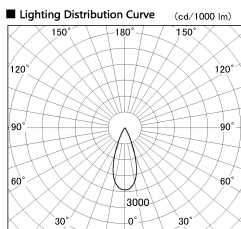

Item no. SD377-1435W9030-LX

Series Name: Versa R-G (UL Track)  
(SD377-LX)

Installation	Track mount
Type	
Fixture wattage	14W
Beam angle	38 deg
Color Temp.	3000K
CRI	Ra>90
Luminous	1294 lm
Body	Die-cast aluminum alloy
Body finish	White
Trim finish	White
Reflector finish	N/A
IP Rate	IP20
Light source	COB module
Input Voltage	AC220~240V
Dimming Type	Non-Dimmable
Certificate	CE, CCC
Cut Hole	N/A