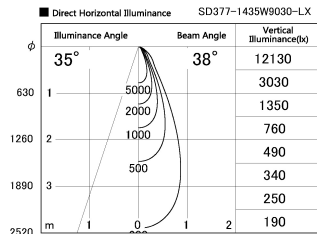

Item no. SD377-1435W9030-LX

Series Name: Versa R-G (UL Track)  
(SD377-LX)

Installation	Track mount
Type	
Fixture wattage	14W
Beam angle	38 deg
Color Temp.	3000K
CRI	Ra>90
Luminous	1294 lm
Body	Die-cast aluminum alloy
Body finish	White
Trim finish	White
Reflector finish	N/A
IP Rate	IP20
Light source	COB module
Input Voltage	AC220~240V
Dimming Type	Non-Dimmable
Certificate	CE, CCC
Cut Hole	N/A