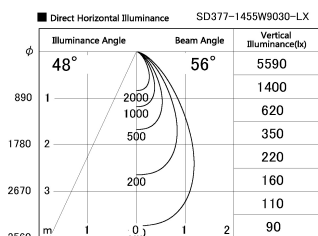

Item no. SD377-1455W9030-LX

Series Name: Versa R-G (UL Track)
(SD377-LX)

Installation	Track mount
Type	Versa R-G (UL Track) (SD377-LX)
Fixture wattage	14W
Beam angle	56 deg
Color Temp.	3000K
CRI	Ra>90
Luminous	1281 lm
Body	Die-cast aluminum alloy
Body finish	White
Trim finish	White
Reflector finish	N/A
IP Rate	IP20
Light source	COB module
Input Voltage	AC220~240V
Dimming Type	Non-Dimmable
Certificate	CE, CCC
Cut Hole	N/A