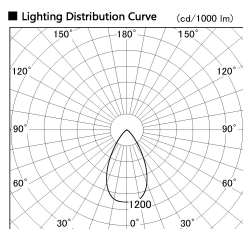

Item no. SD377-1455W9030-LX

Series Name: Versa R-G (UL Track)
(SD377-LX)

Installation	Track mount
Type	
Fixture wattage	14W
Beam angle	56 deg
Color Temp.	3000K
CRI	Ra>90
Luminous	1281 lm
Body	Die-cast aluminum alloy
Body finish	White
Trim finish	White
Reflector finish	N/A
IP Rate	IP20
Light source	COB module
Input Voltage	AC220~240V
Dimming Type	Non-Dimmable
Certificate	CE, CCC
Cut Hole	N/A