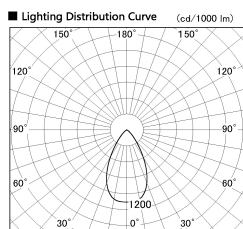

Item no. SD377-1455W9030-LX

Series Name: Versa R-G (UL Track)
(SD377-LX)

Installation	Track mount
Type	Versa R-G (UL Track) (SD377-LX)
Fixture wattage	14W
Beam angle	56 deg
Color Temp.	3000K
CRI	Ra>90
Luminous	1281 lm
Body	Die-cast aluminum alloy
Body finish	White
Trim finish	White
Reflector finish	N/A
IP Rate	IP20
Light source	COB module
Input Voltage	AC220~240V
Dimming Type	Non-Dimmable
Certificate	CE, CCC
Cut Hole	N/A