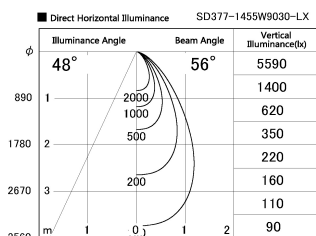

Item no. SD377-1455W9030-LX

Series Name: Versa R-G (UL Track)
(SD377-LX)

Installation	Track mount
Type	
Fixture wattage	14W
Beam angle	56 deg
Color Temp.	3000K
CRI	Ra>90
Luminous	1281 lm
Body	Die-cast aluminum alloy
Body finish	White
Trim finish	White
Reflector finish	N/A
IP Rate	IP20
Light source	COB module
Input Voltage	AC220~240V
Dimming Type	Non-Dimmable
Certificate	CE, CCC
Cut Hole	N/A