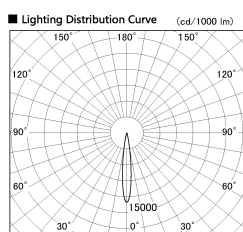

Item no. SD377-0815W9030-LX

Series Name: Versa R-G (UL Track)
(SD377-LX)

Installation	Track mount
Type	Versa R-G (UL Track) (SD377-LX)
Fixture wattage	7.4W
Beam angle	13 deg
Color Temp.	3000K
CRI	Ra>90
Luminous	616 lm
Body	Die-cast aluminum alloy
Body finish	White
Trim finish	White
Reflector finish	N/A
IP Rate	IP20
Light source	COB module
Input Voltage	AC220~240V
Dimming Type	Non-Dimmable
Certificate	CE, CCC
Cut Hole	N/A

■ Direct Horizontal Illuminance SD377-0815W9030-LX

φ	Illuminance Angle	Beam Angle	Vertical Illuminance (lx)
13°	13°	13°	32350
220	1000		8090
450	5000		3590
910	2000		2020
1820	1000		1290
3640	500		900
7280	250		660
14560	125		510