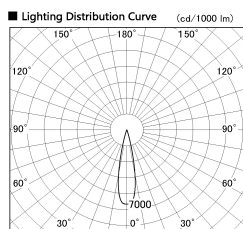

Item no. SD377-0825W9030-LX

Series Name: Versa R-G (UL Track)
(SD377-LX)

■ Direct Horizontal Illuminance SD377-0825W9030-LX

φ	Illuminance Angle	Beam Angle	Vertical Illuminance (lx)
370	21°	22°	17300
740			4320
1110			1920
1480			1080
			690
			480
			350
			270

Installation	Track mount
Type	
Fixture wattage	7.4W
Beam angle	22 deg
Color Temp.	3000K
CRI	Ra>90
Luminous	660 lm
Body	Die-cast aluminum alloy
Body finish	White
Trim finish	White
Reflector finish	N/A
IP Rate	IP20
Light source	COB module
Input Voltage	AC220~240V
Dimming Type	Non-Dimmable
Certificate	CE, CCC
Cut Hole	N/A