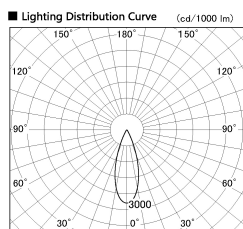

Item no. SD377-0835W9030-LX

Series Name: Versa R-G (UL Track)
(SD377-LX)

■ Direct Horizontal Illuminance SD377-0835W9030-LX

φ	Illuminance Angle	Beam Angle	Vertical Illuminance (lx)
550	31°	34°	7130
1100			1780
1660			790
2210			450
			290
			200
			150
			110

Installation	Track mount
Type	
Fixture wattage	7.4W
Beam angle	34 deg
Color Temp.	3000K
CRI	Ra>90
Luminous	644 lm
Body	Die-cast aluminum alloy
Body finish	White
Trim finish	White
Reflector finish	N/A
IP Rate	IP20
Light source	COB module
Input Voltage	AC220~240V
Dimming Type	Non-Dimmable
Certificate	CE, CCC
Cut Hole	N/A