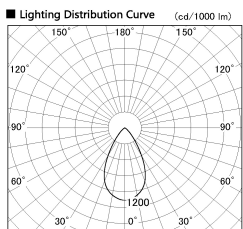

Item no. SD377-0855W9030-LX

Series Name: Versa R-G (UL Track)
(SD377-LX)

| | |
|------------------|-------------------------|
| Installation | Track mount |
| Type | |
| Fixture wattage | 7.4W |
| Beam angle | 57 deg |
| Color Temp. | 3000K |
| CRI | Ra>90 |
| Luminous | 637 lm |
| Body | Die-cast aluminum alloy |
| Body finish | White |
| Trim finish | White |
| Reflector finish | N/A |
| IP Rate | IP20 |
| Light source | COB module |
| Input Voltage | AC220~240V |
| Dimming Type | Non-Dimmable |
| Certificate | CE, CCC |
| Cut Hole | N/A |