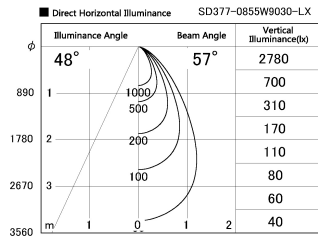

Item no. SD377-0855W9030-LX

Series Name: Versa R-G (UL Track)
(SD377-LX)

| | |
|------------------|-------------------------|
| Installation | Track mount |
| Type | |
| Fixture wattage | 7.4W |
| Beam angle | 57 deg |
| Color Temp. | 3000K |
| CRI | Ra>90 |
| Luminous | 637 lm |
| Body | Die-cast aluminum alloy |
| Body finish | White |
| Trim finish | White |
| Reflector finish | N/A |
| IP Rate | IP20 |
| Light source | COB module |
| Input Voltage | AC220~240V |
| Dimming Type | Non-Dimmable |
| Certificate | CE, CCC |
| Cut Hole | N/A |