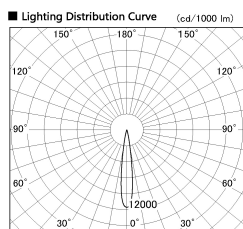

Item no. SD377-3615W9035-LX

Series Name: Versa R-G (UL Track)  
(SD377-LX)

■ Direct Horizontal Illuminance SD377-3615W9035-LX

φ	Illuminance Angle	Beam Angle	Vertical Illuminance (lx)
1	14°	15°	135630
2			33910
3			15070
4			8480
5			5430
6			3770
7			2770
8			2120

Installation	Track mount
Type	
Fixture wattage	35.5W
Beam angle	15 deg
Color Temp.	3500K
CRI	Ra>90
Luminous	2894 lm
Body	Die-cast aluminum alloy
Body finish	White
Trim finish	White
Reflector finish	N/A
IP Rate	IP20
Light source	COB module
Input Voltage	AC220~240V
Dimming Type	Non-Dimmable
Certificate	CE, CCC
Cut Hole	N/A