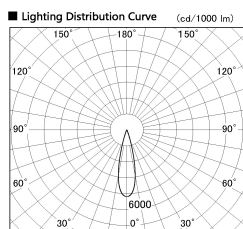

Item no. SD377-3625W9035-LX

Series Name: Versa R-G (UL Track)
(SD377-LX)

Installation	Track mount
Type	
Fixture wattage	35.5W
Beam angle	25 deg
Color Temp.	3500K
CRI	Ra>90
Luminous	3039 lm
Body	Die-cast aluminum alloy
Body finish	White
Trim finish	White
Reflector finish	N/A
IP Rate	IP20
Light source	COB module
Input Voltage	AC220~240V
Dimming Type	Non-Dimmable
Certificate	CE, CCC
Cut Hole	N/A