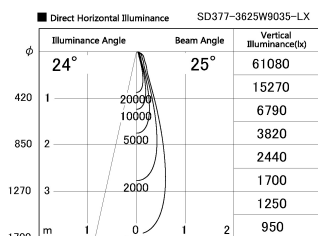

Item no. SD377-3625W9035-LX

Series Name: Versa R-G (UL Track)
(SD377-LX)

Installation	Track mount
Type	
Fixture wattage	35.5W
Beam angle	25 deg
Color Temp.	3500K
CRI	Ra>90
Luminous	3039 lm
Body	Die-cast aluminum alloy
Body finish	White
Trim finish	White
Reflector finish	N/A
IP Rate	IP20
Light source	COB module
Input Voltage	AC220~240V
Dimming Type	Non-Dimmable
Certificate	CE, CCC
Cut Hole	N/A