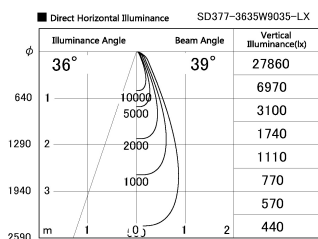

Item no. SD377-3635W9035-LX

Series Name: Versa R-G (UL Track)
(SD377-LX)

Installation	Track mount
Type	
Fixture wattage	35.5W
Beam angle	39 deg
Color Temp.	3500K
CRI	Ra>90
Luminous	3114 lm
Body	Die-cast aluminum alloy
Body finish	White
Trim finish	White
Reflector finish	N/A
IP Rate	IP20
Light source	COB module
Input Voltage	AC220~240V
Dimming Type	Non-Dimmable
Certificate	CE, CCC
Cut Hole	N/A