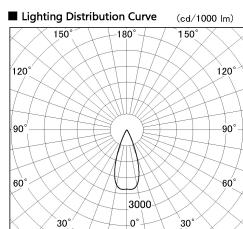

Item no. SD377-3635W9035-LX

Series Name: Versa R-G (UL Track)
(SD377-LX)

Installation	Track mount
Type	
Fixture wattage	35.5W
Beam angle	39 deg
Color Temp.	3500K
CRI	Ra>90
Luminous	3114 lm
Body	Die-cast aluminum alloy
Body finish	White
Trim finish	White
Reflector finish	N/A
IP Rate	IP20
Light source	COB module
Input Voltage	AC220~240V
Dimming Type	Non-Dimmable
Certificate	CE, CCC
Cut Hole	N/A