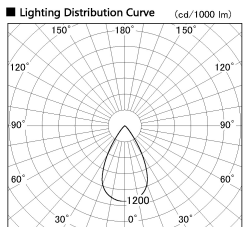

Item no. SD377-3655W9035-LX

Series Name: Versa R-G (UL Track)
(SD377-LX)

Installation	Track mount
Type	
Fixture wattage	35.5W
Beam angle	57 deg
Color Temp.	3500K
CRI	Ra>90
Luminous	2986 lm
Body	Die-cast aluminum alloy
Body finish	White
Trim finish	White
Reflector finish	N/A
IP Rate	IP20
Light source	COB module
Input Voltage	AC220~240V
Dimming Type	Non-Dimmable
Certificate	CE, CCC
Cut Hole	N/A