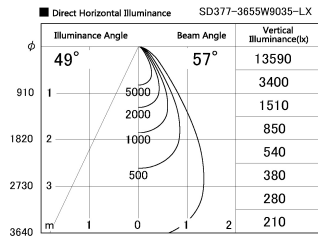

Item no. SD377-3655W9035-LX

Series Name: Versa R-G (UL Track)
(SD377-LX)

Installation	Track mount
Type	
Fixture wattage	35.5W
Beam angle	57 deg
Color Temp.	3500K
CRI	Ra>90
Luminous	2986 lm
Body	Die-cast aluminum alloy
Body finish	White
Trim finish	White
Reflector finish	N/A
IP Rate	IP20
Light source	COB module
Input Voltage	AC220~240V
Dimming Type	Non-Dimmable
Certificate	CE, CCC
Cut Hole	N/A