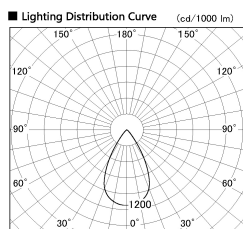

Item no. SD377-3655W9035-LX

Series Name: Versa R-G (UL Track)
(SD377-LX)

Installation	Track mount
Type	Versa R-G (UL Track) (SD377-LX)
Fixture wattage	35.5W
Beam angle	57 deg
Color Temp.	3500K
CRI	Ra>90
Luminous	2986 lm
Body	Die-cast aluminum alloy
Body finish	White
Trim finish	White
Reflector finish	N/A
IP Rate	IP20
Light source	COB module
Input Voltage	AC220~240V
Dimming Type	Non-Dimmable
Certificate	CE, CCC
Cut Hole	N/A