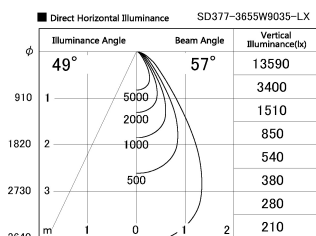

Item no. SD377-3655W9035-LX

Series Name: Versa R-G (UL Track)
(SD377-LX)

Installation	Track mount
Type	Versa R-G (UL Track) (SD377-LX)
Fixture wattage	35.5W
Beam angle	57 deg
Color Temp.	3500K
CRI	Ra>90
Luminous	2986 lm
Body	Die-cast aluminum alloy
Body finish	White
Trim finish	White
Reflector finish	N/A
IP Rate	IP20
Light source	COB module
Input Voltage	AC220~240V
Dimming Type	Non-Dimmable
Certificate	CE, CCC
Cut Hole	N/A