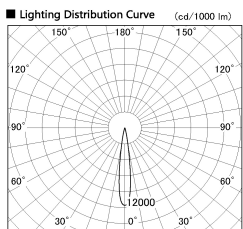

Item no. SD377-3215W9035-LX

Series Name: Versa R-G (UL Track)
(SD377-LX)

■ Direct Horizontal Illuminance SD377-3215W9035-LX

Illuminance Angle	Beam Angle	Vertical Illuminance (lx)
14°	0	122600
	1	30650
	2	13620
	3	7660
	4	4900
	5	3410
15°	0	2500
	1	1920
	2	1920
	3	1920

Installation	Track mount
Type	
Fixture wattage	32W
Beam angle	15 deg
Color Temp.	3500K
CRI	Ra>90
Luminous	2616 lm
Body	Die-cast aluminum alloy
Body finish	White
Trim finish	White
Reflector finish	N/A
IP Rate	IP20
Light source	COB module
Input Voltage	AC220~240V
Dimming Type	Non-Dimmable
Certificate	CE, CCC
Cut Hole	N/A