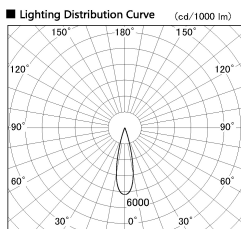

Item no. SD377-3225W9035-LX

Series Name: Versa R-G (UL Track)
(SD377-LX)

■ Direct Horizontal Illuminance SD377-3225W9035-LX

Illuminance Angle	Beam Angle	Vertical Illuminance (lx)
24°	25°	55210
		13800
		6130
		3450
		2210
		1530
		1130
		860

Installation	Track mount
Type	
Fixture wattage	32W
Beam angle	25 deg
Color Temp.	3500K
CRI	Ra>90
Luminous	2747 lm
Body	Die-cast aluminum alloy
Body finish	White
Trim finish	White
Reflector finish	N/A
IP Rate	IP20
Light source	COB module
Input Voltage	AC220~240V
Dimming Type	Non-Dimmable
Certificate	CE, CCC
Cut Hole	N/A