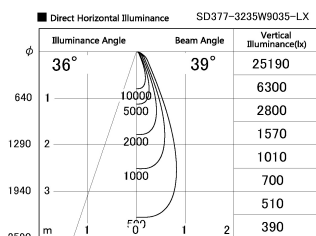

Item no. SD377-3235W9035-LX

Series Name: Versa R-G (UL Track)  
(SD377-LX)

Installation	Track mount
Type	Versa R-G (UL Track) (SD377-LX)
Fixture wattage	32W
Beam angle	39 deg
Color Temp.	3500K
CRI	Ra>90
Luminous	2815 lm
Body	Die-cast aluminum alloy
Body finish	White
Trim finish	White
Reflector finish	N/A
IP Rate	IP20
Light source	COB module
Input Voltage	AC220~240V
Dimming Type	Non-Dimmable
Certificate	CE, CCC
Cut Hole	N/A