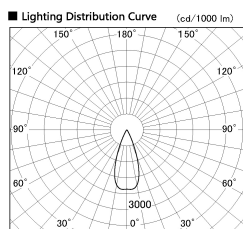

Item no. SD377-3235W9035-LX

Series Name: Versa R-G (UL Track)  
(SD377-LX)

Installation	Track mount
Type	Versa R-G (UL Track) (SD377-LX)
Fixture wattage	32W
Beam angle	39 deg
Color Temp.	3500K
CRI	Ra>90
Luminous	2815 lm
Body	Die-cast aluminum alloy
Body finish	White
Trim finish	White
Reflector finish	N/A
IP Rate	IP20
Light source	COB module
Input Voltage	AC220~240V
Dimming Type	Non-Dimmable
Certificate	CE, CCC
Cut Hole	N/A