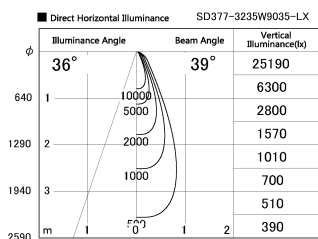

Item no. SD377-3235W9035-LX

Series Name: Versa R-G (UL Track)
(SD377-LX)

Installation	Track mount
Type	
Fixture wattage	32W
Beam angle	39 deg
Color Temp.	3500K
CRI	Ra>90
Luminous	2815 lm
Body	Die-cast aluminum alloy
Body finish	White
Trim finish	White
Reflector finish	N/A
IP Rate	IP20
Light source	COB module
Input Voltage	AC220~240V
Dimming Type	Non-Dimmable
Certificate	CE, CCC
Cut Hole	N/A