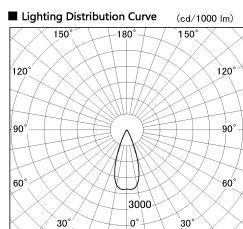

Item no. SD377-3235W9035-LX

Series Name: Versa R-G (UL Track)
(SD377-LX)

Installation	Track mount
Type	
Fixture wattage	32W
Beam angle	39 deg
Color Temp.	3500K
CRI	Ra>90
Luminous	2815 lm
Body	Die-cast aluminum alloy
Body finish	White
Trim finish	White
Reflector finish	N/A
IP Rate	IP20
Light source	COB module
Input Voltage	AC220~240V
Dimming Type	Non-Dimmable
Certificate	CE, CCC
Cut Hole	N/A