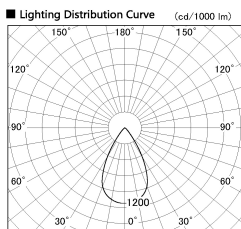

Item no. SD377-3255W9035-LX

Series Name: Versa R-G (UL Track)  
(SD377-LX)

Installation	Track mount
Type	
Fixture wattage	32W
Beam angle	57 deg
Color Temp.	3500K
CRI	Ra>90
Luminous	2699 lm
Body	Die-cast aluminum alloy
Body finish	White
Trim finish	White
Reflector finish	N/A
IP Rate	IP20
Light source	COB module
Input Voltage	AC220~240V
Dimming Type	Non-Dimmable
Certificate	CE, CCC
Cut Hole	N/A