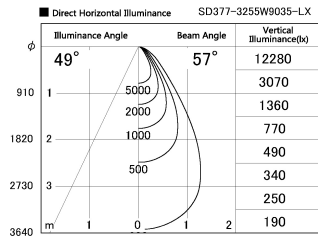

Item no. SD377-3255W9035-LX

Series Name: Versa R-G (UL Track)  
(SD377-LX)

Installation	Track mount
Type	
Fixture wattage	32W
Beam angle	57 deg
Color Temp.	3500K
CRI	Ra>90
Luminous	2699 lm
Body	Die-cast aluminum alloy
Body finish	White
Trim finish	White
Reflector finish	N/A
IP Rate	IP20
Light source	COB module
Input Voltage	AC220~240V
Dimming Type	Non-Dimmable
Certificate	CE, CCC
Cut Hole	N/A