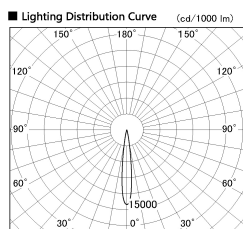

Item no. SD377-2515W9035-LX

Series Name: Versa R-G (UL Track)
(SD377-LX)

Installation	Track mount
Type	
Fixture wattage	24W
Beam angle	13 deg
Color Temp.	3500K
CRI	Ra>90
Luminous	1929 lm
Body	Die-cast aluminum alloy
Body finish	White
Trim finish	White
Reflector finish	N/A
IP Rate	IP20
Light source	COB module
Input Voltage	AC220~240V
Dimming Type	Non-Dimmable
Certificate	CE, CCC
Cut Hole	N/A

■ Direct Horizontal Illuminance SD377-2515W9035-LX

φ	Illuminance Angle	Beam Angle	Vertical Illuminance (lx)
	12°	13°	109080
210	50000		27270
420	20000		12120
630	10000		6820
840	5000		4360
			3030
			2230
			1700