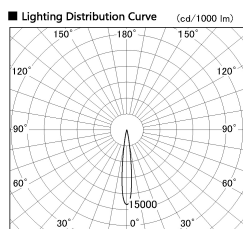

Item no. SD377-2515W9035-LX

Series Name: Versa R-G (UL Track)
(SD377-LX)

■ Direct Horizontal Illuminance SD377-2515W9035-LX

φ	Illuminance Angle	Beam Angle	Vertical Illuminance (lx)
	12°	13°	109080
210	50000		27270
420	20000		12120
	10000		6820
630	5000		4360
840			3030
			2230
m	2 0 0	1 2	1700

Installation	Track mount
Type	Versa R-G (UL Track) (SD377-LX)
Fixture wattage	24W
Beam angle	13 deg
Color Temp.	3500K
CRI	Ra>90
Luminous	1929 lm
Body	Die-cast aluminum alloy
Body finish	White
Trim finish	White
Reflector finish	N/A
IP Rate	IP20
Light source	COB module
Input Voltage	AC220~240V
Dimming Type	Non-Dimmable
Certificate	CE, CCC
Cut Hole	N/A