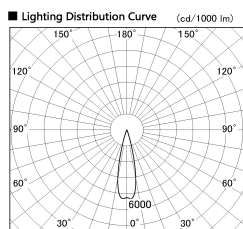

Item no. SD377-2525W9035-LX

Series Name: Versa R-G (UL Track)
(SD377-LX)

■ Direct Horizontal Illuminance SD377-2525W9035-LX

φ	Illuminance Angle	Beam Angle	Vertical Illuminance (lx)
400	23°	25°	41580
810	1		10390
1220	2		4620
1620	3		2600
	1	2	1660
	1	2	1150
	1	2	850
	1	2	650

Installation	Track mount
Type	Versa R-G (UL Track) (SD377-LX)
Fixture wattage	24W
Beam angle	25 deg
Color Temp.	3500K
CRI	Ra>90
Luminous	2029 lm
Body	Die-cast aluminum alloy
Body finish	White
Trim finish	White
Reflector finish	N/A
IP Rate	IP20
Light source	COB module
Input Voltage	AC220~240V
Dimming Type	Non-Dimmable
Certificate	CE, CCC
Cut Hole	N/A