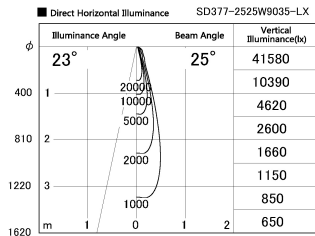

Item no. SD377-2525W9035-LX

Series Name: Versa R-G (UL Track)  
(SD377-LX)

Installation	Track mount
Type	
Fixture wattage	24W
Beam angle	25 deg
Color Temp.	3500K
CRI	Ra>90
Luminous	2029 lm
Body	Die-cast aluminum alloy
Body finish	White
Trim finish	White
Reflector finish	N/A
IP Rate	IP20
Light source	COB module
Input Voltage	AC220~240V
Dimming Type	Non-Dimmable
Certificate	CE, CCC
Cut Hole	N/A