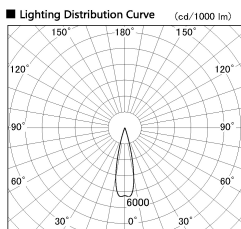

Item no. SD377-2525W9035-LX

Series Name: Versa R-G (UL Track)  
(SD377-LX)

Installation	Track mount
Type	
Fixture wattage	24W
Beam angle	25 deg
Color Temp.	3500K
CRI	Ra>90
Luminous	2029 lm
Body	Die-cast aluminum alloy
Body finish	White
Trim finish	White
Reflector finish	N/A
IP Rate	IP20
Light source	COB module
Input Voltage	AC220~240V
Dimming Type	Non-Dimmable
Certificate	CE, CCC
Cut Hole	N/A