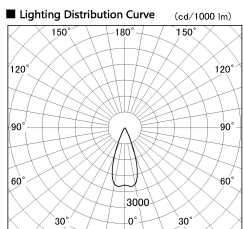

Item no. SD377-2535W9035-LX

Series Name: Versa R-G (UL Track)
(SD377-LX)

Installation	Track mount
Type	
Fixture wattage	24W
Beam angle	40 deg
Color Temp.	3500K
CRI	Ra>90
Luminous	2072 lm
Body	Die-cast aluminum alloy
Body finish	White
Trim finish	White
Reflector finish	N/A
IP Rate	IP20
Light source	COB module
Input Voltage	AC220~240V
Dimming Type	Non-Dimmable
Certificate	CE, CCC
Cut Hole	N/A