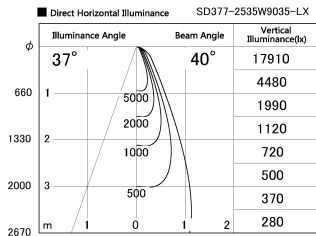

Item no. SD377-2535W9035-LX

Series Name: Versa R-G (UL Track)
(SD377-LX)

Installation	Track mount
Type	
Fixture wattage	24W
Beam angle	40 deg
Color Temp.	3500K
CRI	Ra>90
Luminous	2072 lm
Body	Die-cast aluminum alloy
Body finish	White
Trim finish	White
Reflector finish	N/A
IP Rate	IP20
Light source	COB module
Input Voltage	AC220~240V
Dimming Type	Non-Dimmable
Certificate	CE, CCC
Cut Hole	N/A