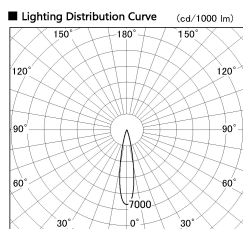

Item no. SD377-1915W9035-LX

Series Name: Versa R-G (UL Track)
(SD377-LX)

■ Direct Horizontal Illuminance SD377-1915W9035-LX

Illuminance Angle	Beam Angle	Vertical Illuminance (lx)
20°	20°	42450
		10610
		4720
		2650
		1700
		1180
		870
		660

Installation	Track mount
Type	
Fixture wattage	18.6W
Beam angle	20 deg
Color Temp.	3500K
CRI	Ra>90
Luminous	1612 lm
Body	Die-cast aluminum alloy
Body finish	White
Trim finish	White
Reflector finish	N/A
IP Rate	IP20
Light source	COB module
Input Voltage	AC220~240V
Dimming Type	Non-Dimmable
Certificate	CE, CCC
Cut Hole	N/A