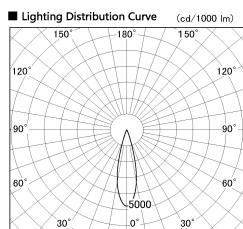

Item no. SD377-1925W9035-LX

Series Name: Versa R-G (UL Track)
(SD377-LX)

■ Direct Horizontal Illuminance SD377-1925W9035-LX

Illuminance Angle	Beam Angle	Vertical Illuminance (lx)
25°	26°	33080
		8270
		3680
		2070
		1320
		920
1770 m	1	680
		520
		520

Installation	Track mount
Type	
Fixture wattage	18.6W
Beam angle	26 deg
Color Temp.	3500K
CRI	Ra>90
Luminous	1722 lm
Body	Die-cast aluminum alloy
Body finish	White
Trim finish	White
Reflector finish	N/A
IP Rate	IP20
Light source	COB module
Input Voltage	AC220~240V
Dimming Type	Non-Dimmable
Certificate	CE, CCC
Cut Hole	N/A