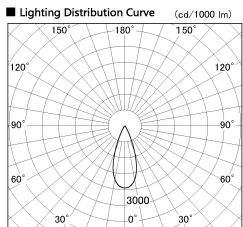

Item no. SD377-1935W9035-LX

Series Name: Versa R-G (UL Track)  
(SD377-LX)

Installation	Track mount
Type	
Fixture wattage	18.6W
Beam angle	38 deg
Color Temp.	3500K
CRI	Ra>90
Luminous	1689 lm
Body	Die-cast aluminum alloy
Body finish	White
Trim finish	White
Reflector finish	N/A
IP Rate	IP20
Light source	COB module
Input Voltage	AC220~240V
Dimming Type	Non-Dimmable
Certificate	CE, CCC
Cut Hole	N/A