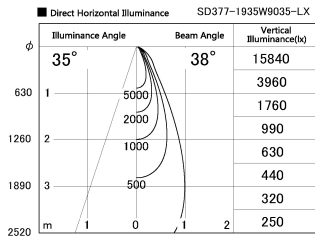

Item no. SD377-1935W9035-LX

Series Name: Versa R-G (UL Track)  
(SD377-LX)

Installation	Track mount
Type	
Fixture wattage	18.6W
Beam angle	38 deg
Color Temp.	3500K
CRI	Ra>90
Luminous	1689 lm
Body	Die-cast aluminum alloy
Body finish	White
Trim finish	White
Reflector finish	N/A
IP Rate	IP20
Light source	COB module
Input Voltage	AC220~240V
Dimming Type	Non-Dimmable
Certificate	CE, CCC
Cut Hole	N/A