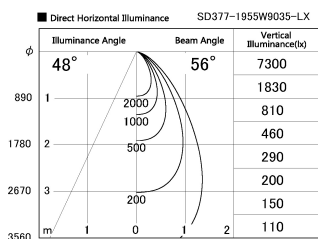

Item no. SD377-1955W9035-LX

Series Name: Versa R-G (UL Track)
(SD377-LX)

Installation	Track mount
Type	
Fixture wattage	18.6W
Beam angle	56 deg
Color Temp.	3500K
CRI	Ra>90
Luminous	1672 lm
Body	Die-cast aluminum alloy
Body finish	White
Trim finish	White
Reflector finish	N/A
IP Rate	IP20
Light source	COB module
Input Voltage	AC220~240V
Dimming Type	Non-Dimmable
Certificate	CE, CCC
Cut Hole	N/A