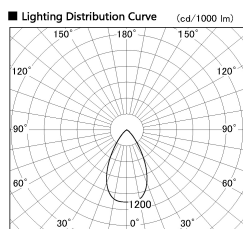

Item no. SD377-1955W9035-LX

Series Name: Versa R-G (UL Track)
(SD377-LX)

Installation	Track mount
Type	
Fixture wattage	18.6W
Beam angle	56 deg
Color Temp.	3500K
CRI	Ra>90
Luminous	1672 lm
Body	Die-cast aluminum alloy
Body finish	White
Trim finish	White
Reflector finish	N/A
IP Rate	IP20
Light source	COB module
Input Voltage	AC220~240V
Dimming Type	Non-Dimmable
Certificate	CE, CCC
Cut Hole	N/A