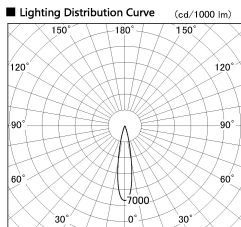

Item no. SD377-1415W9035-LX

Series Name: Versa R-G (UL Track)  
(SD377-LX)

■ Direct Horizontal Illuminance SD377-1415W9035-LX

Illuminance Angle	Beam Angle	Vertical Illuminance (lx)
20°	20°	33820
		8450
		3760
		2110
		1350
		940
		690
		530

Installation	Track mount
Type	
Fixture wattage	14W
Beam angle	20 deg
Color Temp.	3500K
CRI	Ra>90
Luminous	1284 lm
Body	Die-cast aluminum alloy
Body finish	White
Trim finish	White
Reflector finish	N/A
IP Rate	IP20
Light source	COB module
Input Voltage	AC220~240V
Dimming Type	Non-Dimmable
Certificate	CE, CCC
Cut Hole	N/A