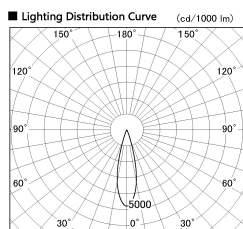

Item no. SD377-1425W9035-LX

Series Name: Versa R-G (UL Track)  
(SD377-LX)

■ Direct Horizontal Illuminance SD377-1425W9035-LX

φ	Illuminance Angle	Beam Angle	Vertical Illuminance (lx)
	25°	26°	26350
440	10000		6590
	5000		2930
880	2000		1650
	1000		1050
1330			730
			540
1770			410

Installation	Track mount
Type	Versa R-G (UL Track) (SD377-LX)
Fixture wattage	14W
Beam angle	26 deg
Color Temp.	3500K
CRI	Ra>90
Luminous	1372 lm
Body	Die-cast aluminum alloy
Body finish	White
Trim finish	White
Reflector finish	N/A
IP Rate	IP20
Light source	COB module
Input Voltage	AC220~240V
Dimming Type	Non-Dimmable
Certificate	CE, CCC
Cut Hole	N/A