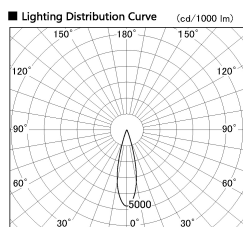

Item no. SD377-1425W9035-LX

Series Name: Versa R-G (UL Track)  
(SD377-LX)

■ Direct Horizontal Illuminance SD377-1425W9035-LX

φ	Illuminance Angle	Beam Angle	Vertical Illuminance (lx)
	25°	26°	26350
440			6590
1	10000		2930
	5000		1650
880	2000		1050
2			730
1330	1000		540
3			410
1770			

Installation	Track mount
Type	
Fixture wattage	14W
Beam angle	26 deg
Color Temp.	3500K
CRI	Ra>90
Luminous	1372 lm
Body	Die-cast aluminum alloy
Body finish	White
Trim finish	White
Reflector finish	N/A
IP Rate	IP20
Light source	COB module
Input Voltage	AC220~240V
Dimming Type	Non-Dimmable
Certificate	CE, CCC
Cut Hole	N/A