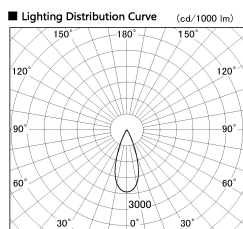

Item no. SD377-1435W9035-LX

Series Name: Versa R-G (UL Track)  
(SD377-LX)

Installation	Track mount
Type	
Fixture wattage	14W
Beam angle	38 deg
Color Temp.	3500K
CRI	Ra>90
Luminous	1346 lm
Body	Die-cast aluminum alloy
Body finish	White
Trim finish	White
Reflector finish	N/A
IP Rate	IP20
Light source	COB module
Input Voltage	AC220~240V
Dimming Type	Non-Dimmable
Certificate	CE, CCC
Cut Hole	N/A