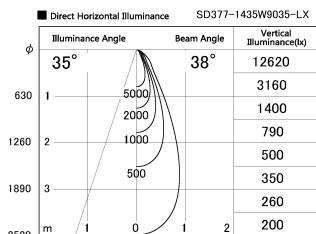

Item no. SD377-1435W9035-LX

Series Name: Versa R-G (UL Track)  
(SD377-LX)

Installation	Track mount
Type	
Fixture wattage	14W
Beam angle	38 deg
Color Temp.	3500K
CRI	Ra>90
Luminous	1346 lm
Body	Die-cast aluminum alloy
Body finish	White
Trim finish	White
Reflector finish	N/A
IP Rate	IP20
Light source	COB module
Input Voltage	AC220~240V
Dimming Type	Non-Dimmable
Certificate	CE, CCC
Cut Hole	N/A