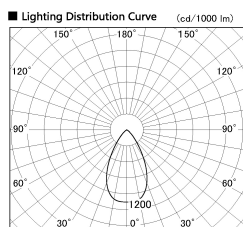

Item no. SD377-1455W9035-LX

Series Name: Versa R-G (UL Track)
(SD377-LX)

Installation	Track mount
Type	
Fixture wattage	14W
Beam angle	56 deg
Color Temp.	3500K
CRI	Ra>90
Luminous	1332 lm
Body	Die-cast aluminum alloy
Body finish	White
Trim finish	White
Reflector finish	N/A
IP Rate	IP20
Light source	COB module
Input Voltage	AC220~240V
Dimming Type	Non-Dimmable
Certificate	CE, CCC
Cut Hole	N/A