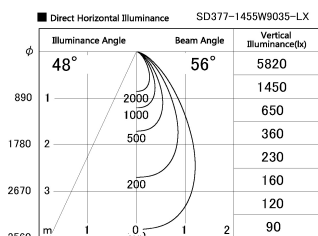

Item no. SD377-1455W9035-LX

Series Name: Versa R-G (UL Track)
(SD377-LX)

Installation	Track mount
Type	
Fixture wattage	14W
Beam angle	56 deg
Color Temp.	3500K
CRI	Ra>90
Luminous	1332 lm
Body	Die-cast aluminum alloy
Body finish	White
Trim finish	White
Reflector finish	N/A
IP Rate	IP20
Light source	COB module
Input Voltage	AC220~240V
Dimming Type	Non-Dimmable
Certificate	CE, CCC
Cut Hole	N/A