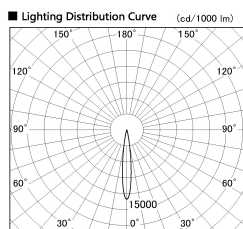

Item no. SD377-0815W9035-LX

Series Name: Versa R-G (UL Track)
(SD377-LX)

Illuminance Angle	Beam Angle	Vertical Illuminance (lx)
13°	13°	33660
		8410
		3740
		2100
		1350
		930
		690
		530

Installation	Track mount
Type	
Fixture wattage	7.4W
Beam angle	13 deg
Color Temp.	3500K
CRI	Ra>90
Luminous	641 lm
Body	Die-cast aluminum alloy
Body finish	White
Trim finish	White
Reflector finish	N/A
IP Rate	IP20
Light source	COB module
Input Voltage	AC220~240V
Dimming Type	Non-Dimmable
Certificate	CE, CCC
Cut Hole	N/A