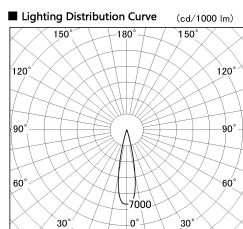

Item no. SD377-0825W9035-LX

Series Name: Versa R-G (UL Track)  
(SD377-LX)

■ Direct Horizontal Illuminance SD377-0825W9035-LX

φ	Illuminance Angle	Beam Angle	Vertical Illuminance (lx)
1	21°	22°	17980
2			4500
3			2000
1110			1120
1480			720
			500
			370
			280

Installation	Track mount
Type	
Fixture wattage	7.4W
Beam angle	22 deg
Color Temp.	3500K
CRI	Ra>90
Luminous	686 lm
Body	Die-cast aluminum alloy
Body finish	White
Trim finish	White
Reflector finish	N/A
IP Rate	IP20
Light source	COB module
Input Voltage	AC220~240V
Dimming Type	Non-Dimmable
Certificate	CE, CCC
Cut Hole	N/A