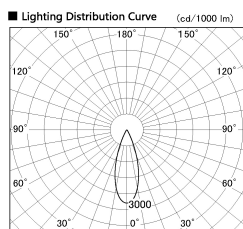

Item no. SD377-0835W9035-LX

Series Name: Versa R-G (UL Track)  
(SD377-LX)

■ Direct Horizontal Illuminance SD377-0835W9035-LX

Illuminance Angle	Beam Angle	Vertical Illuminance (lx)
31°	34°	7420
		1850
		820
		460
		300
		210
		150
		120

Installation	Track mount
Type	
Fixture wattage	7.4W
Beam angle	34 deg
Color Temp.	3500K
CRI	Ra>90
Luminous	670 lm
Body	Die-cast aluminum alloy
Body finish	White
Trim finish	White
Reflector finish	N/A
IP Rate	IP20
Light source	COB module
Input Voltage	AC220~240V
Dimming Type	Non-Dimmable
Certificate	CE, CCC
Cut Hole	N/A