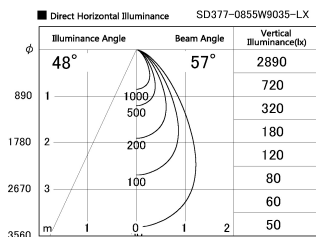

Item no. SD377-0855W9035-LX

Series Name: Versa R-G (UL Track)
(SD377-LX)

| | |
|------------------|-------------------------|
| Installation | Track mount |
| Type | |
| Fixture wattage | 7.4W |
| Beam angle | 57 deg |
| Color Temp. | 3500K |
| CRI | Ra>90 |
| Luminous | 662 lm |
| Body | Die-cast aluminum alloy |
| Body finish | White |
| Trim finish | White |
| Reflector finish | N/A |
| IP Rate | IP20 |
| Light source | COB module |
| Input Voltage | AC220~240V |
| Dimming Type | Non-Dimmable |
| Certificate | CE, CCC |
| Cut Hole | N/A |