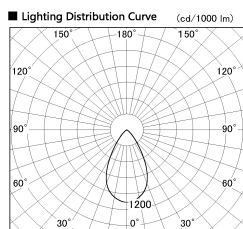

Item no. SD377-0855W9035-LX

Series Name: Versa R-G (UL Track)
(SD377-LX)

| | |
|------------------|-------------------------|
| Installation | Track mount |
| Type | |
| Fixture wattage | 7.4W |
| Beam angle | 57 deg |
| Color Temp. | 3500K |
| CRI | Ra>90 |
| Luminous | 662 lm |
| Body | Die-cast aluminum alloy |
| Body finish | White |
| Trim finish | White |
| Reflector finish | N/A |
| IP Rate | IP20 |
| Light source | COB module |
| Input Voltage | AC220~240V |
| Dimming Type | Non-Dimmable |
| Certificate | CE, CCC |
| Cut Hole | N/A |