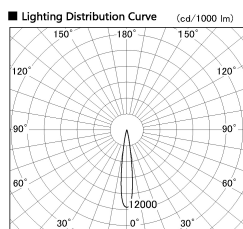

Item no. SD377-3615W9040-LX

Series Name: Versa R-G (UL Track)  
(SD377-LX)

■ Direct Horizontal Illuminance SD377-3615W9040-LX

| φ | Illuminance Angle | Beam Angle | Vertical Illuminance (lx) |
|---|-------------------|------------|---------------------------|
| 1 | 14°               | 15°        | 138200                    |
| 2 |                   |            | 34550                     |
| 3 |                   |            | 15360                     |
| 4 |                   |            | 8640                      |
| 5 |                   |            | 5530                      |
| 6 |                   |            | 3840                      |
| 7 |                   |            | 2820                      |
| 8 |                   |            | 2160                      |

|                  |                         |
|------------------|-------------------------|
| Installation     | Track mount             |
| Type             |                         |
| Fixture wattage  | 35.5W                   |
| Beam angle       | 15 deg                  |
| Color Temp.      | 4000K                   |
| CRI              | Ra>90                   |
| Luminous         | 2949 lm                 |
| Body             | Die-cast aluminum alloy |
| Body finish      | White                   |
| Trim finish      | White                   |
| Reflector finish | N/A                     |
| IP Rate          | IP20                    |
| Light source     | COB module              |
| Input Voltage    | AC220~240V              |
| Dimming Type     | Non-Dimmable            |
| Certificate      | CE, CCC                 |
| Cut Hole         | N/A                     |