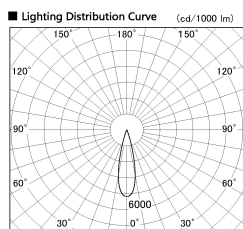

Item no. SD377-3625W9040-LX

Series Name: Versa R-G (UL Track)  
(SD377-LX)

■ Direct Horizontal Illuminance SD377-3625W9040-LX

φ	Illuminance Angle	Beam Angle	Vertical Illuminance(lx)
420	24°	25°	62250
850	2		15560
1270	2		6920
1700	3		3890
	1		2490
	1		1730
	2		1270
	1	2	970

Installation	Track mount
Type	Versa R-G (UL Track) (SD377-LX)
Fixture wattage	35.5W
Beam angle	25 deg
Color Temp.	4000K
CRI	Ra>90
Luminous	3097 lm
Body	Die-cast aluminum alloy
Body finish	White
Trim finish	White
Reflector finish	N/A
IP Rate	IP20
Light source	COB module
Input Voltage	AC220~240V
Dimming Type	Non-Dimmable
Certificate	CE, CCC
Cut Hole	N/A