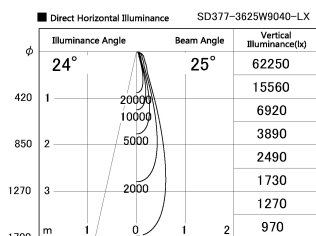

Item no. SD377-3625W9040-LX

Series Name: Versa R-G (UL Track)  
(SD377-LX)

Installation	Track mount
Type	
Fixture wattage	35.5W
Beam angle	25 deg
Color Temp.	4000K
CRI	Ra>90
Luminous	3097 lm
Body	Die-cast aluminum alloy
Body finish	White
Trim finish	White
Reflector finish	N/A
IP Rate	IP20
Light source	COB module
Input Voltage	AC220~240V
Dimming Type	Non-Dimmable
Certificate	CE, CCC
Cut Hole	N/A