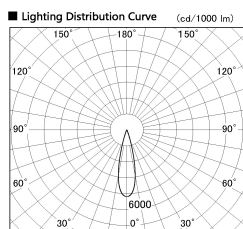

Item no. SD377-3625W9040-LX

Series Name: Versa R-G (UL Track)  
(SD377-LX)

Installation	Track mount
Type	
Fixture wattage	35.5W
Beam angle	25 deg
Color Temp.	4000K
CRI	Ra>90
Luminous	3097 lm
Body	Die-cast aluminum alloy
Body finish	White
Trim finish	White
Reflector finish	N/A
IP Rate	IP20
Light source	COB module
Input Voltage	AC220~240V
Dimming Type	Non-Dimmable
Certificate	CE, CCC
Cut Hole	N/A