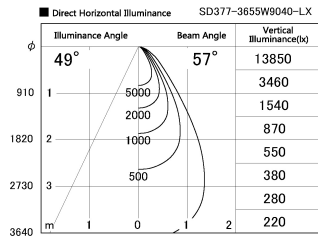

Item no. SD377-3655W9040-LX

Series Name: Versa R-G (UL Track)  
(SD377-LX)

Installation	Track mount
Type	
Fixture wattage	35.5W
Beam angle	57 deg
Color Temp.	4000K
CRI	Ra>90
Luminous	3043 lm
Body	Die-cast aluminum alloy
Body finish	White
Trim finish	White
Reflector finish	N/A
IP Rate	IP20
Light source	COB module
Input Voltage	AC220~240V
Dimming Type	Non-Dimmable
Certificate	CE, CCC
Cut Hole	N/A