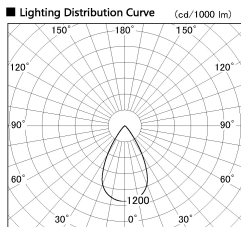

Item no. SD377-3655W9040-LX

Series Name: Versa R-G (UL Track)  
(SD377-LX)

Installation	Track mount
Type	
Fixture wattage	35.5W
Beam angle	57 deg
Color Temp.	4000K
CRI	Ra>90
Luminous	3043 lm
Body	Die-cast aluminum alloy
Body finish	White
Trim finish	White
Reflector finish	N/A
IP Rate	IP20
Light source	COB module
Input Voltage	AC220~240V
Dimming Type	Non-Dimmable
Certificate	CE, CCC
Cut Hole	N/A