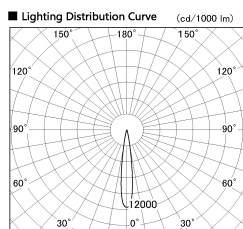

Item no. SD377-3215W9040-LX

Series Name: Versa R-G (UL Track)
(SD377-LX)

■ Direct Horizontal Illuminance SD377-3215W9040-LX

φ	Illuminance Angle	Beam Angle	Vertical Illuminance (lx)
240	14°	15°	124940
1			31240
			13880
480			7810
2			5000
			3470
730			2550
3			1950
980			

Installation	Track mount
Type	
Fixture wattage	32W
Beam angle	15 deg
Color Temp.	4000K
CRI	Ra>90
Luminous	2666 lm
Body	Die-cast aluminum alloy
Body finish	White
Trim finish	White
Reflector finish	N/A
IP Rate	IP20
Light source	COB module
Input Voltage	AC220~240V
Dimming Type	Non-Dimmable
Certificate	CE, CCC
Cut Hole	N/A