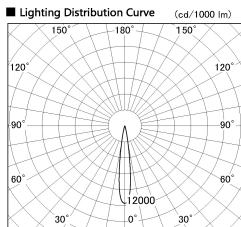

Item no. SD377-3215W9040-LX

Series Name: Versa R-G (UL Track)  
(SD377-LX)

■ Direct Horizontal Illuminance SD377-3215W9040-LX

Illuminance Angle	Beam Angle	Vertical Illuminance (lx)
14°	0	124940
	1	31240
	2	13880
	3	7810
	4	5000
15°	0	3470
	1	2550
	2	1950
	3	1500
	4	1150

Installation	Track mount
Type	
Fixture wattage	32W
Beam angle	15 deg
Color Temp.	4000K
CRI	Ra>90
Luminous	2666 lm
Body	Die-cast aluminum alloy
Body finish	White
Trim finish	White
Reflector finish	N/A
IP Rate	IP20
Light source	COB module
Input Voltage	AC220~240V
Dimming Type	Non-Dimmable
Certificate	CE, CCC
Cut Hole	N/A