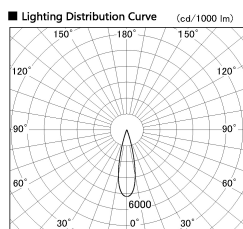

Item no. SD377-3225W9040-LX

Series Name: Versa R-G (UL Track)
(SD377-LX)

Installation	Track mount
Type	Versa R-G (UL Track) (SD377-LX)
Fixture wattage	32W
Beam angle	25 deg
Color Temp.	4000K
CRI	Ra>90
Luminous	2799 lm
Body	Die-cast aluminum alloy
Body finish	White
Trim finish	White
Reflector finish	N/A
IP Rate	IP20
Light source	COB module
Input Voltage	AC220~240V
Dimming Type	Non-Dimmable
Certificate	CE, CCC
Cut Hole	N/A