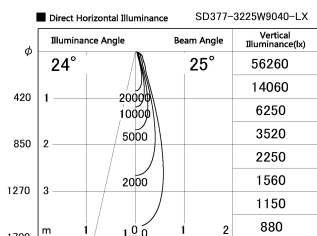

Item no. SD377-3225W9040-LX

Series Name: Versa R-G (UL Track)
(SD377-LX)

Installation	Track mount
Type	Versa R-G (UL Track) (SD377-LX)
Fixture wattage	32W
Beam angle	25 deg
Color Temp.	4000K
CRI	Ra>90
Luminous	2799 lm
Body	Die-cast aluminum alloy
Body finish	White
Trim finish	White
Reflector finish	N/A
IP Rate	IP20
Light source	COB module
Input Voltage	AC220~240V
Dimming Type	Non-Dimmable
Certificate	CE, CCC
Cut Hole	N/A