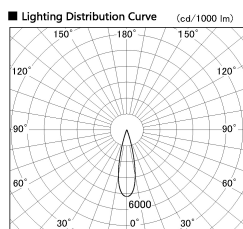

Item no. SD377-3225W9040-LX

Series Name: Versa R-G (UL Track)
(SD377-LX)

Installation	Track mount
Type	
Fixture wattage	32W
Beam angle	25 deg
Color Temp.	4000K
CRI	Ra>90
Luminous	2799 lm
Body	Die-cast aluminum alloy
Body finish	White
Trim finish	White
Reflector finish	N/A
IP Rate	IP20
Light source	COB module
Input Voltage	AC220~240V
Dimming Type	Non-Dimmable
Certificate	CE, CCC
Cut Hole	N/A