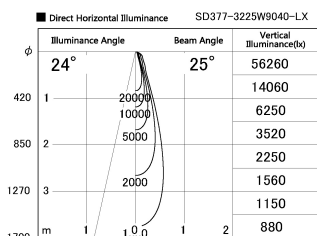

Item no. SD377-3225W9040-LX

Series Name: Versa R-G (UL Track)
(SD377-LX)

Installation	Track mount
Type	
Fixture wattage	32W
Beam angle	25 deg
Color Temp.	4000K
CRI	Ra>90
Luminous	2799 lm
Body	Die-cast aluminum alloy
Body finish	White
Trim finish	White
Reflector finish	N/A
IP Rate	IP20
Light source	COB module
Input Voltage	AC220~240V
Dimming Type	Non-Dimmable
Certificate	CE, CCC
Cut Hole	N/A